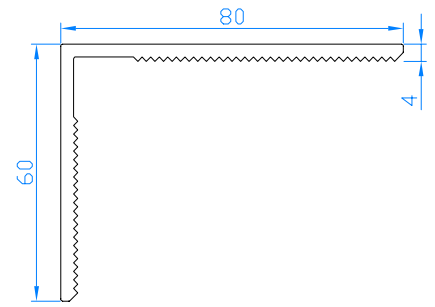

Streifenprofil 100mm
Code: 650250100