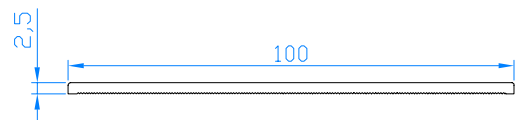

Streifenprofil 150mm  
Code: 109.054

Streifenprofil 70mm  
Code: 65025070

Streifenprofil 80mm  
Code: 109.046

Streifenprofil 80mm  
Code: 65025080

Streifenprofil 100mm  
Code: 650250100

Abdeckwinkel 40x12  
Code: 111.024