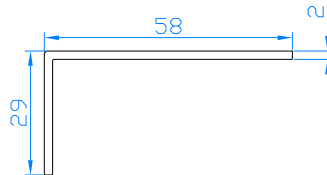

Abdeckwinkel 58x29
Code: 109.013